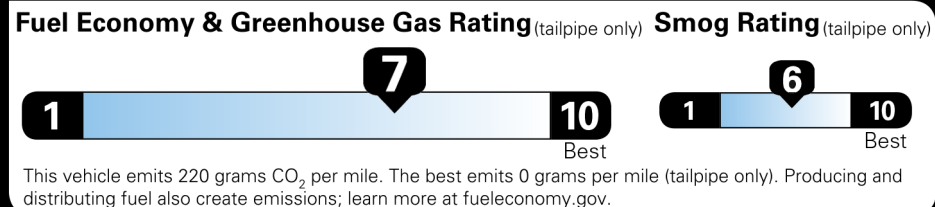

BASE MANUFACTURER'S SUGGESTED RETAIL PRICE $43,300.00

OPTIONAL EQUIPMENT

FE	50 State Emissions	
HU	Head-Up Display	600.00
WU	20-in. Multi-Spoke Alloy Wheels	1,240.00
43	Rear Hatch Cargo Lamps	425.00
3T	Low Profile Cross Bars	320.00
3J	Blackout Emblem Overlays	89.00
2T	All Weather Floor Liners and Cargo Tray	339.00
WL	Wheel Locks	90.00
MF	Mudguards	160.00
G4	Illuminated Door Sills	395.00
D5	Door Edge Guards	165.00

GOVERNMENT 5-STAR SAFETY RATINGS

This vehicle has not been rated by the government for overall vehicle score, frontal crash, side crash or rollover risk.

Star ratings range from 1 to 5 stars (★★★★★) with 5 being the highest.
Source: National Highway Traffic Safety Administration (NHTSA)
www.safercar.gov or 1-888-327-4236

Not Original - Copy

Created on 2026-03-28 10:22:22 (UTC)

EPA DOT Fuel Economy and Environment

Gasoline Vehicle

Fuel Economy
41 MPG
Small SUVs range from 14 to 125 MPG. The best vehicle rates 146 MPGe.
43 37
combined city/hwy city highway
2.4 gallons per 100 miles

You save $2,500
in fuel costs over 5 years compared to the average new vehicle.

Annual fuel cost $1,200

Actual results will vary for many reasons, including driving conditions and how you drive and maintain your vehicle. The average new vehicle gets 29 MPG and costs $8,500 to fuel over 5 years. Cost estimates are based on 15,000 miles per year at $3.30 per gallon. MPGe is miles per gasoline gallon equivalent. Vehicle emissions are a significant cause of climate change and smog.

fueleconomy.gov
Calculate personalized estimates and compare vehicles

MANUFACTURER'S SUGGESTED RETAIL PRICE[†]	$47,123.00
DELIVERY, PROCESSING AND HANDLING FEE	1,450.00
TOTAL SUGGESTED RETAIL PRICE	$48,573.00

Delivered by Truck to: 20122
TOYOTA OF BRAINTREE
210 UNION STREET
BRAINTREE MA02184

[†]Manufacturer's suggested retail price excludes delivery processing and handling fees, license and title fees, applicable federal, state and local taxes, and dealer and distributor options and accessories.

TML1E2N1S0F0W0