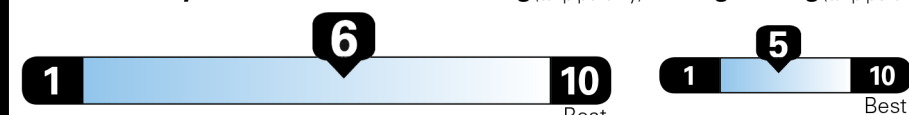

32 city
 41 highway

Compacts range from 17 to 116 MPG. The best vehicle rates 146 MPGe.

You save \$1,500
 in fuel costs over 5 years compared to the average new vehicle.

Annual fuel cost

\$1,400

Fuel Economy & Greenhouse Gas Rating (tailpipe only) Smog Rating (tailpipe only)